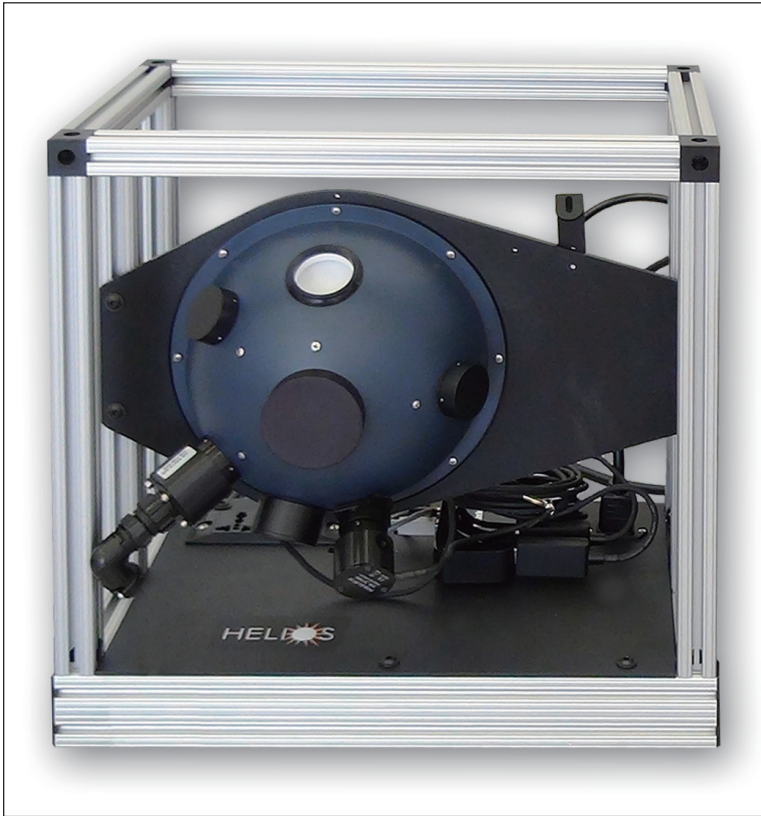

HSA Sphere Assemblies

VALUE

Rugged cage design provides protection and support for HELIOS components and systems

Spectrafect® and Spectralon® sphere material options

Many additional ports for current and future requirements

Spectrafect touch-up paint and tool kit

Optional travel cases for spheres may be added

Optional Dark-Kit for enclosing HELIOS Sphere Cages to minimize stray light

The HELIOS Sphere Assembly (HSA) is an innovative robust chassis to carry the integrating sphere and provide a home and hub for our optical and electrical components. The HSA features the Cage, a unique channeled aluminum structure designed for mounting and protection of our systems during bench top laboratory use or field use. There are (5) sphere models available to suit different sizes of apertures, spectral ranges and environmental testing needs.